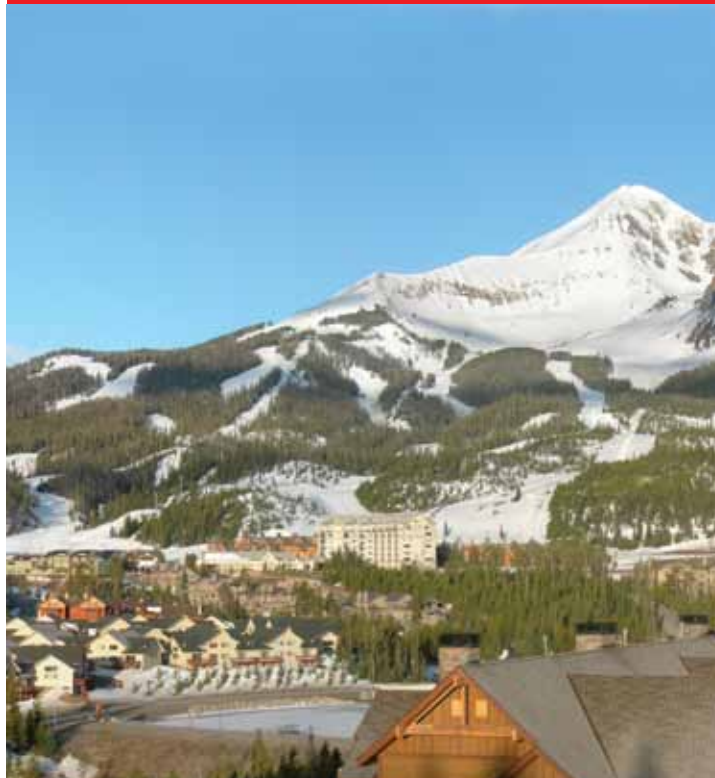

The Biggest Skiing in America ticket gives skiers and riders access to over 5,300 acres of seamless and interconnected trails and lifts. This is all with one ticket. Also included in this experience is the Lone Peak Tram that takes skiers and riders up to the 11,166 ft summit of Lone Peak. The tram offers more vertical feet and offers a 360 degree view of Yellowstone National Park, the Grand Teatons and all three bordering states.

Ski Terrain: 150+ trails over 3812 acres **Summit Elevation:** 3404m
Base Elevation: 2286m **Vertical Rise:** 750m **Longest Run:** 6km
Terrain Park: Yes **Lifts:** 16 including 4 High Speed Quads & one 15 passenger Tram **Av Annual Snowfall:** 10m

- **Beginner Runs** 14%
- **Intermediate Runs** 26%
- **Advanced Runs** 40%
- ◆◆ **Expert Runs** 20%

Nearest City: Bozeman 1 hour

Nearest Airport: Bozeman 1 Hour

Transfers: From Bozeman Airport Return, Adult $102 Child (3-12years) $52

MAX+ Great Deals!

KIDS SPECIAL OFFER

10 years & under ski free

All prices are per person and include 7 nights accommodation & 6 day lift pass BONUS 2000 Qantas frequent flyer points, conditions apply.